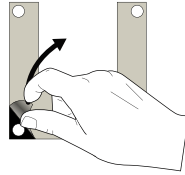

#### Delivery:

per Door Sign or Directory

1x locking device self-adhesive

1x distance plate (PE)  
double-side self-adhesive  
or

4x distance plates (rigid foam)  
double-sided self-adhesive

#### recommended screw:

3 x 35 mm, Spax counter sunk

1.

Silikonpapier ein- oder doppelseitig  
abziehen!! (als Montagehilfe)  
remove release foil single- or double-sided  
(assembling aid)

2.

3.

oder/or

1.